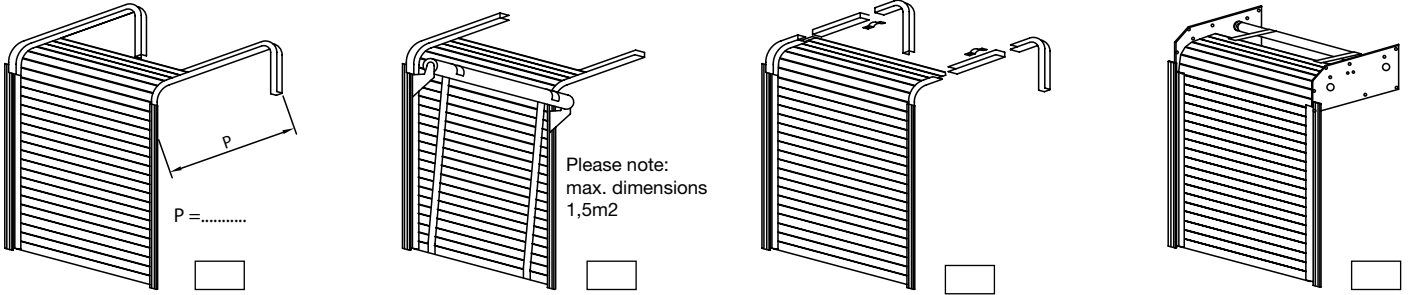

Customer:			
Date:			
Delivery date:			
Note:			
Offer:		Order:	

SLIDING SYSTEM

Please note:
max. dimensions
1,5m2

SHUTTER DIMENSIONS

Quantity	
H Tot. height	
H Internal height	
C Passing height	
WS Total Width	