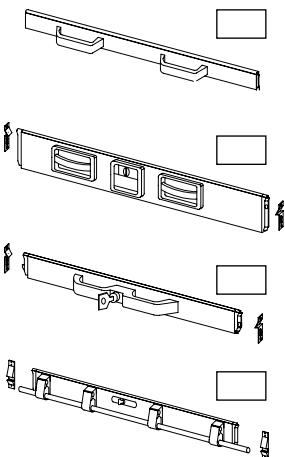

Customer:			
Date:			
Delivery date:			
Note:			
Offer:		Order:	

SLIDING SYSTEM

Please note:
max. dimensions
1,5m2

SHUTTER DIMENSIONS

Quantity	
H Tot. height	
H Internal height	
C Passing height	
WS Total Width	

PROFILE MODEL

CLOSING

FINISHING

CLOSING END MODEL

SIDE PROFILE

GUTTER PROFILE

PROFILE FOR BARLOCK

LOWER PROFILE

note:

MEASURING

MEASUREMENTS	
H tot	Total height
H int	Internal height
L	Sliding room
C	Light height
WU	Light width
WS	Total width
D	Guide and gasket edge