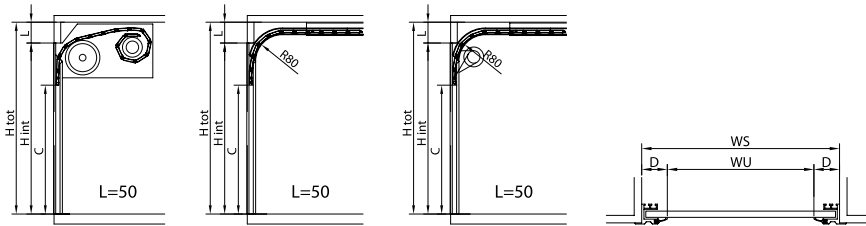

Customer:			
Date:			
Delivery date:			
Note:			
Offer:		Order:	

SLIDING SYSTEM

Please note:
max. dimensions
1,5m2

SHUTTER DIMENSIONS

Quantity	
H Tot. height	
H Internal height	
C Passing height	
WS Total Width	

PROFILE MODEL

CLOSING

FINISHING

CLOSING END MODEL

SIDE PROFILE

GUTTER PROFILE

PROFILE FOR BARLOCK

LOWER PROFILE

note:

MEASURING

MEASUREMENTS	
H tot	Total height
H int	Internal height
L	Sliding room
C	Light height
WU	Light width
WS	Total width
D	Guide and gasket edge