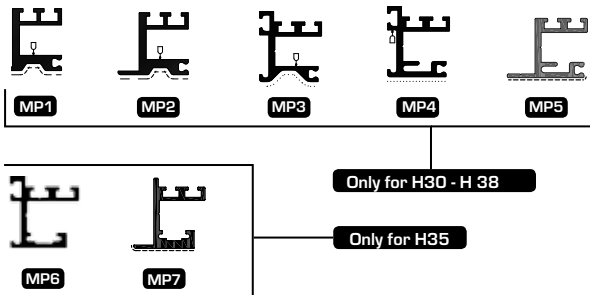

Customer:			
Date:			
Delivery date:			
Note:			
Offer:		Order:	

SLIDING SYSTEM

Please note:
max. dimensions
1,5m2

SHUTTER DIMENSIONS

Quantity	
H Tot. height	
H Internal height	
C Passing height	
WS Total Width	

PROFILE MODEL

CLOSING

FINISHING

CLOSING END MODEL

SIDE PROFILE

GUTTER PROFILE

PROFILE FOR BARLOCK

LOWER PROFILE

note:

MEASURING

MEASUREMENTS	
H tot	Total height
H int	Internal height
L	Sliding room
C	Light height
WU	Light width
WS	Total width
D	Guide and gasket edge