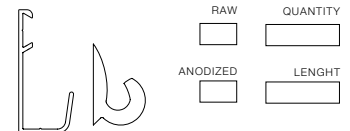

Customer:			
Date:			
Delivery date:			
Note:			
Offer:		Order:	

SLIDING SYSTEM

Please note:
max. dimensions
1,5m2

SHUTTER DIMENSIONS

Quantity	
H Tot. height	
H Internal height	
C Passing height	
WS Total Width	

PROFILE MODEL

CLOSING

FINISHING

CLOSING END MODEL

SIDE PROFILE

GUTTER PROFILE

PROFILE FOR BARLOCK

LOWER PROFILE

note:

MEASURING

MEASUREMENTS	
H tot	Total height
H int	Internal height
L	Sliding room
C	Light height
WU	Light width
WS	Total width
D	Guide and gasket edge