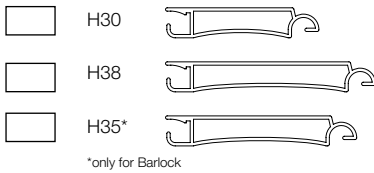

Customer:			
Date:			
Delivery date:			
Note:			
Offer:		Order:	

SLIDING SYSTEM

Please note:
max. dimensions
1,5m2

SHUTTER DIMENSIONS

Quantity	
H Tot. height	
H Internal height	
C Passing height	
WS Total Width	

PROFILE MODEL

CLOSING

FINISHING

CLOSING END MODEL

SIDE PROFILE

GUTTER PROFILE

PROFILE FOR BARLOCK

LOWER PROFILE